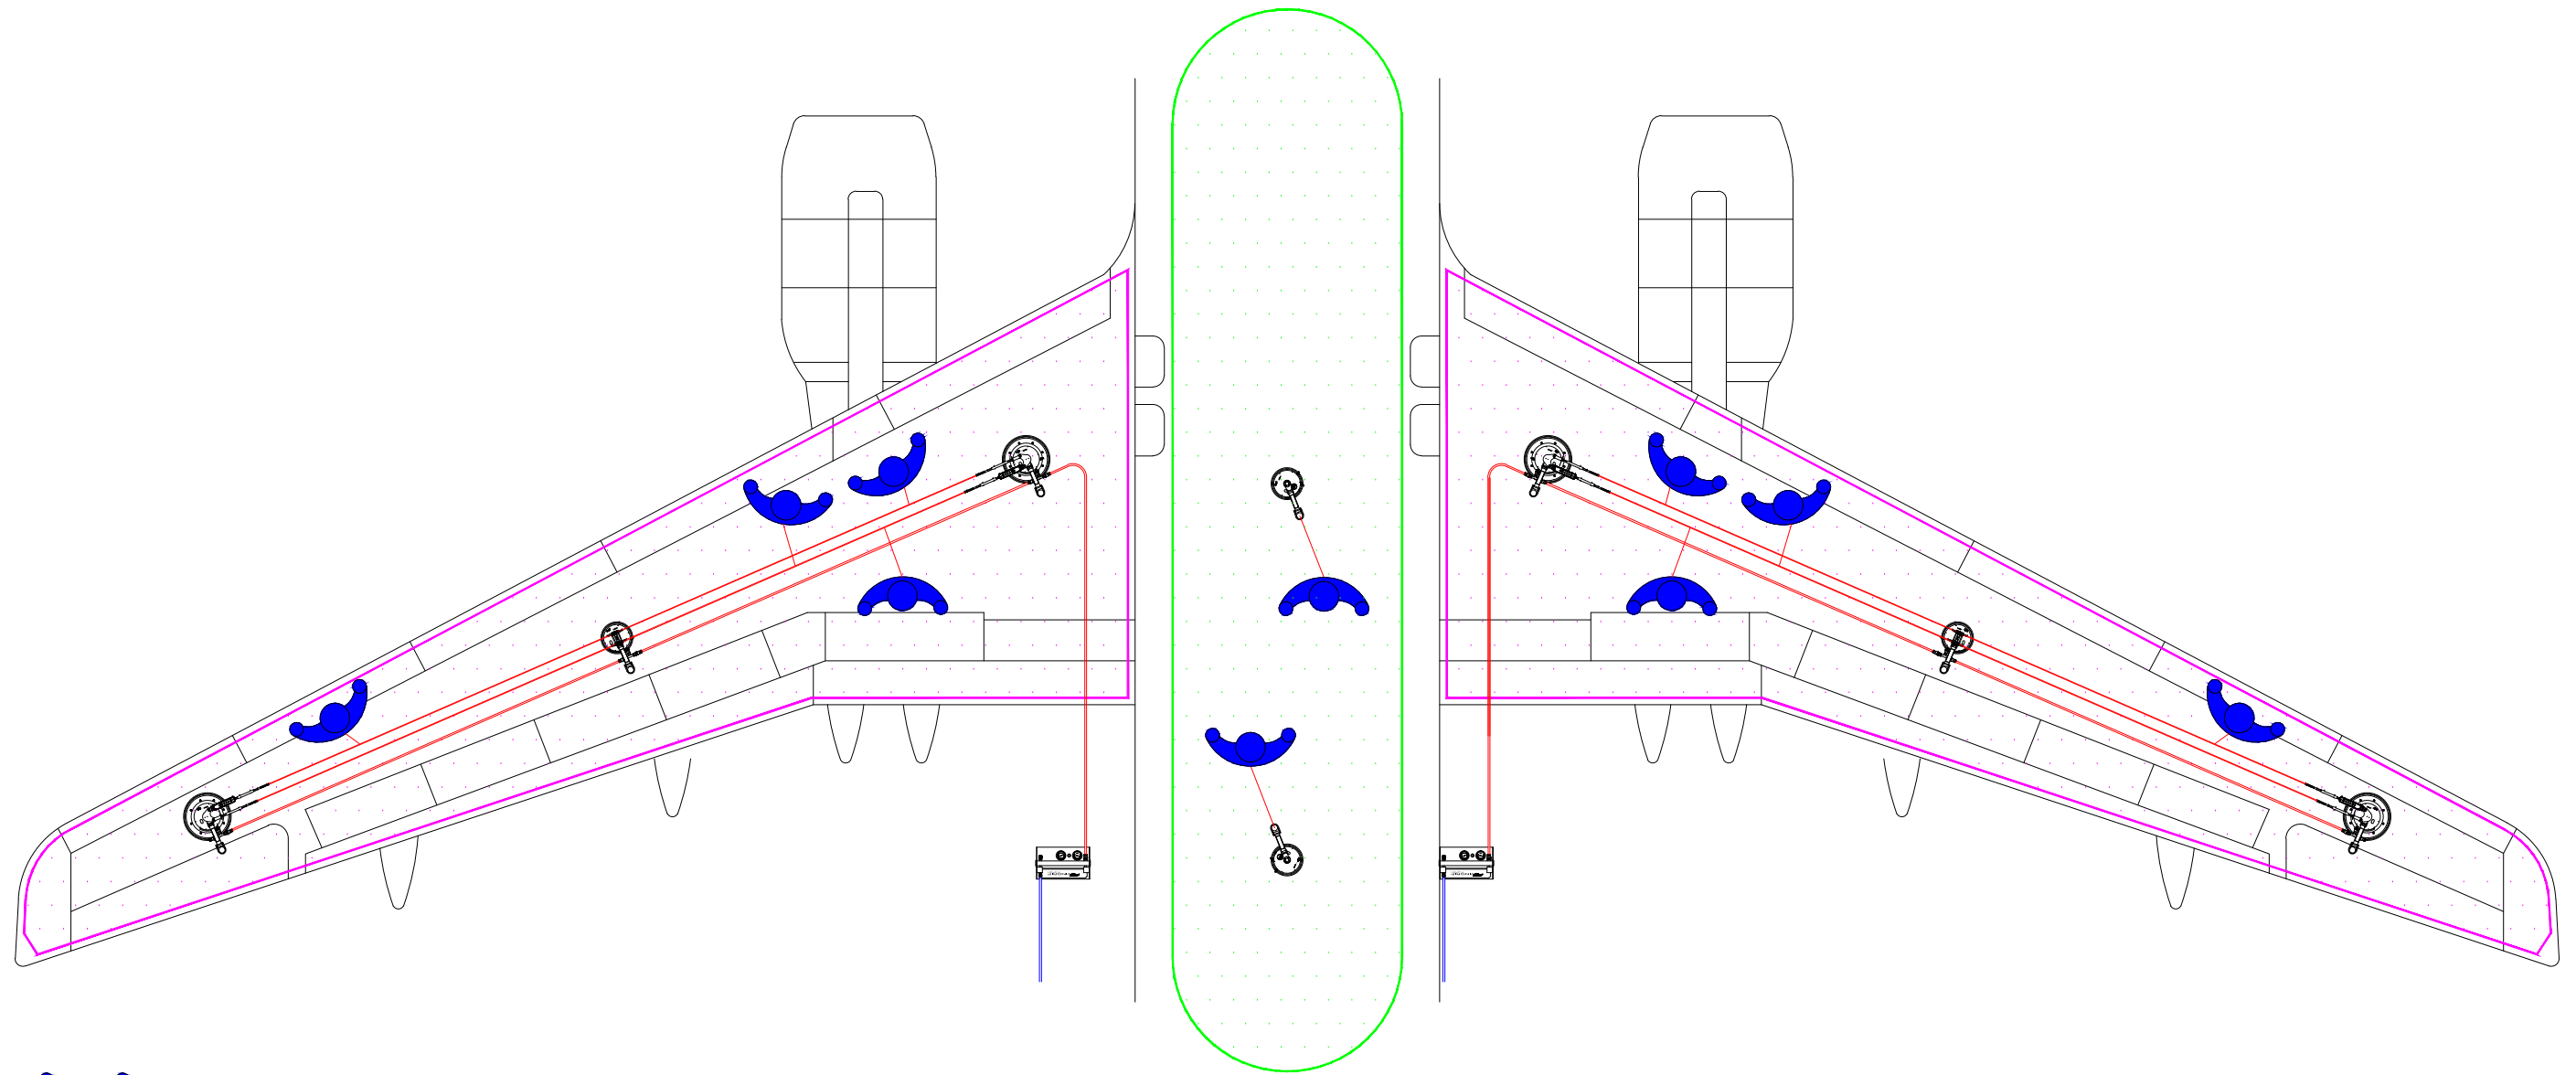

Two Wing Coverage Provided to Airbus A320 Using 2 x WinGrip 12m Twin Line Systems

Airbus Part Number 15320-00 For Use On All A318 / A319 / A320 / A321

Denotes possible location of worker.

Denotes coverage when using single pad system.  
The single pad system can be placed along the entire length of the fuselage or on the rear stabilizers.

Denotes coverage provided by 12m twin line system.

DWG No. Airbus A320 - 002