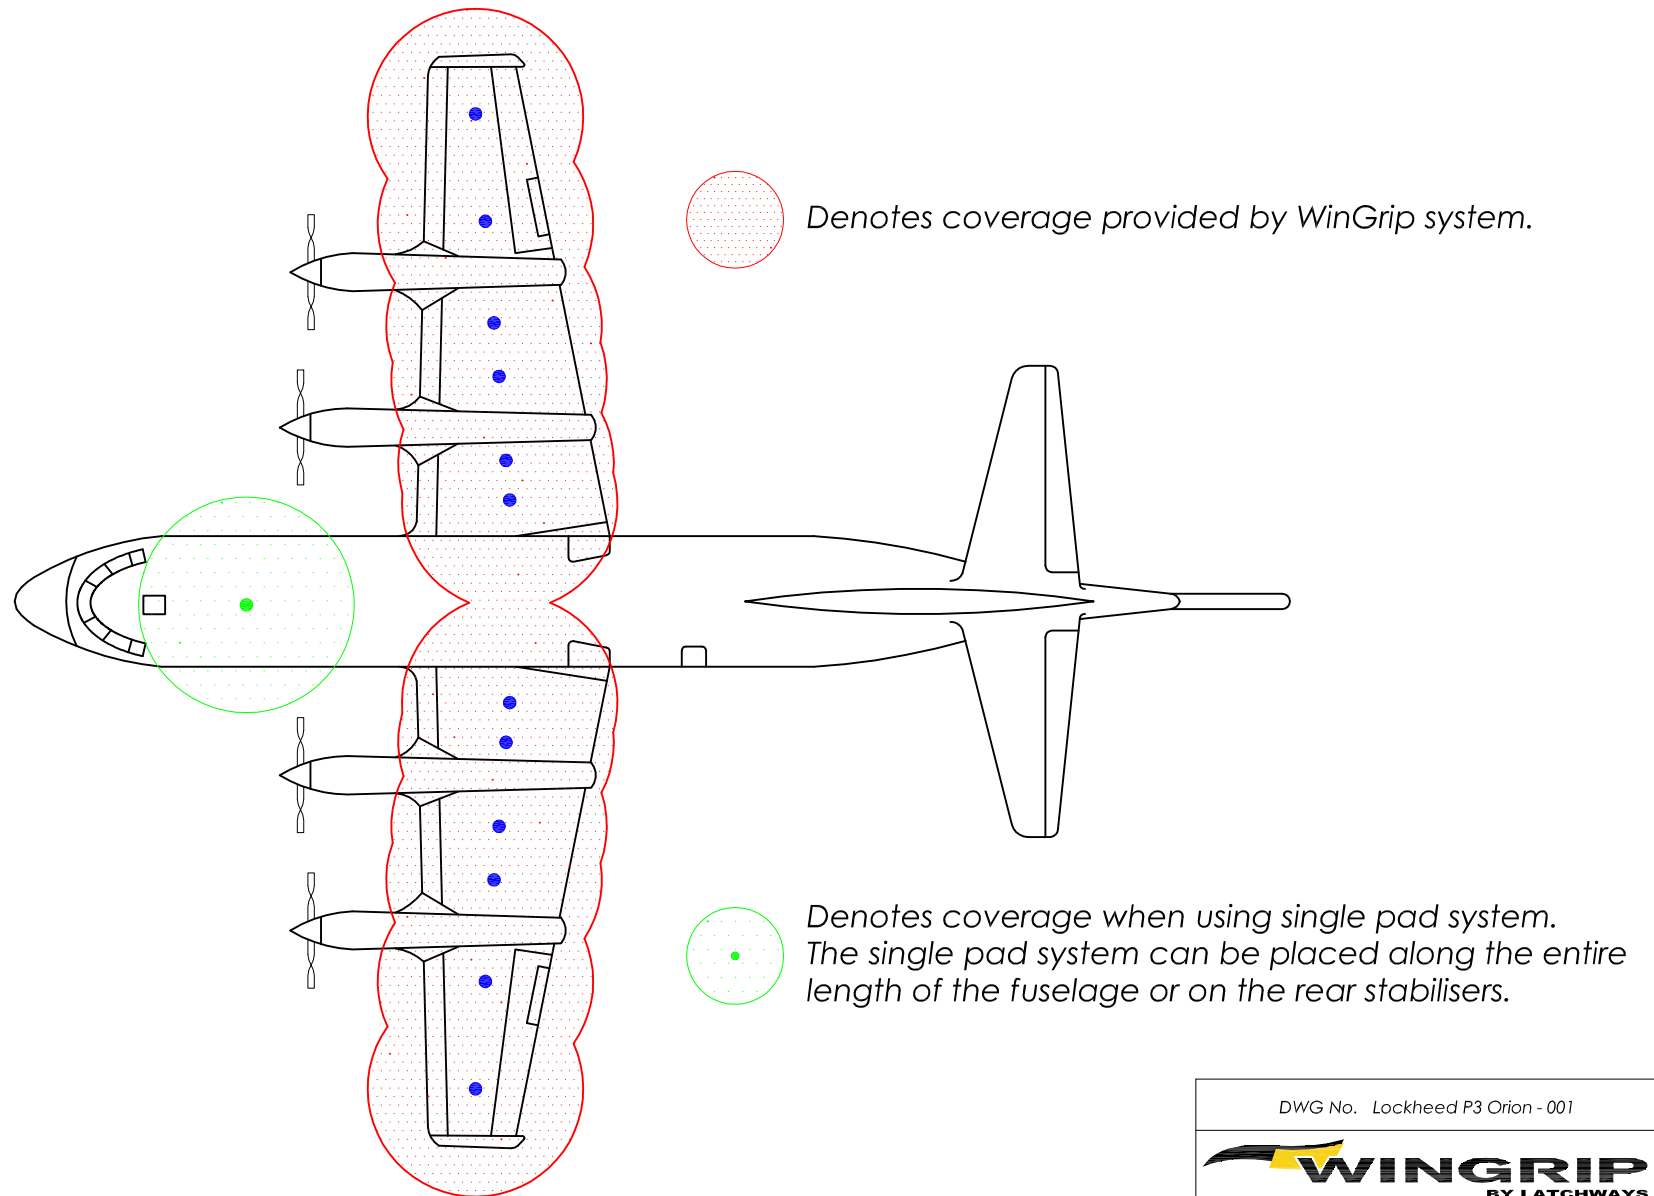

Coverage Provided to Lockheed P3 Orion Using WinGrip fall protection System

● Denotes location of small WinGrip pads to provide full wing access.

DWG No. Lockheed P3 Orion - 001

WINGRIP
BY LATCHWAYS