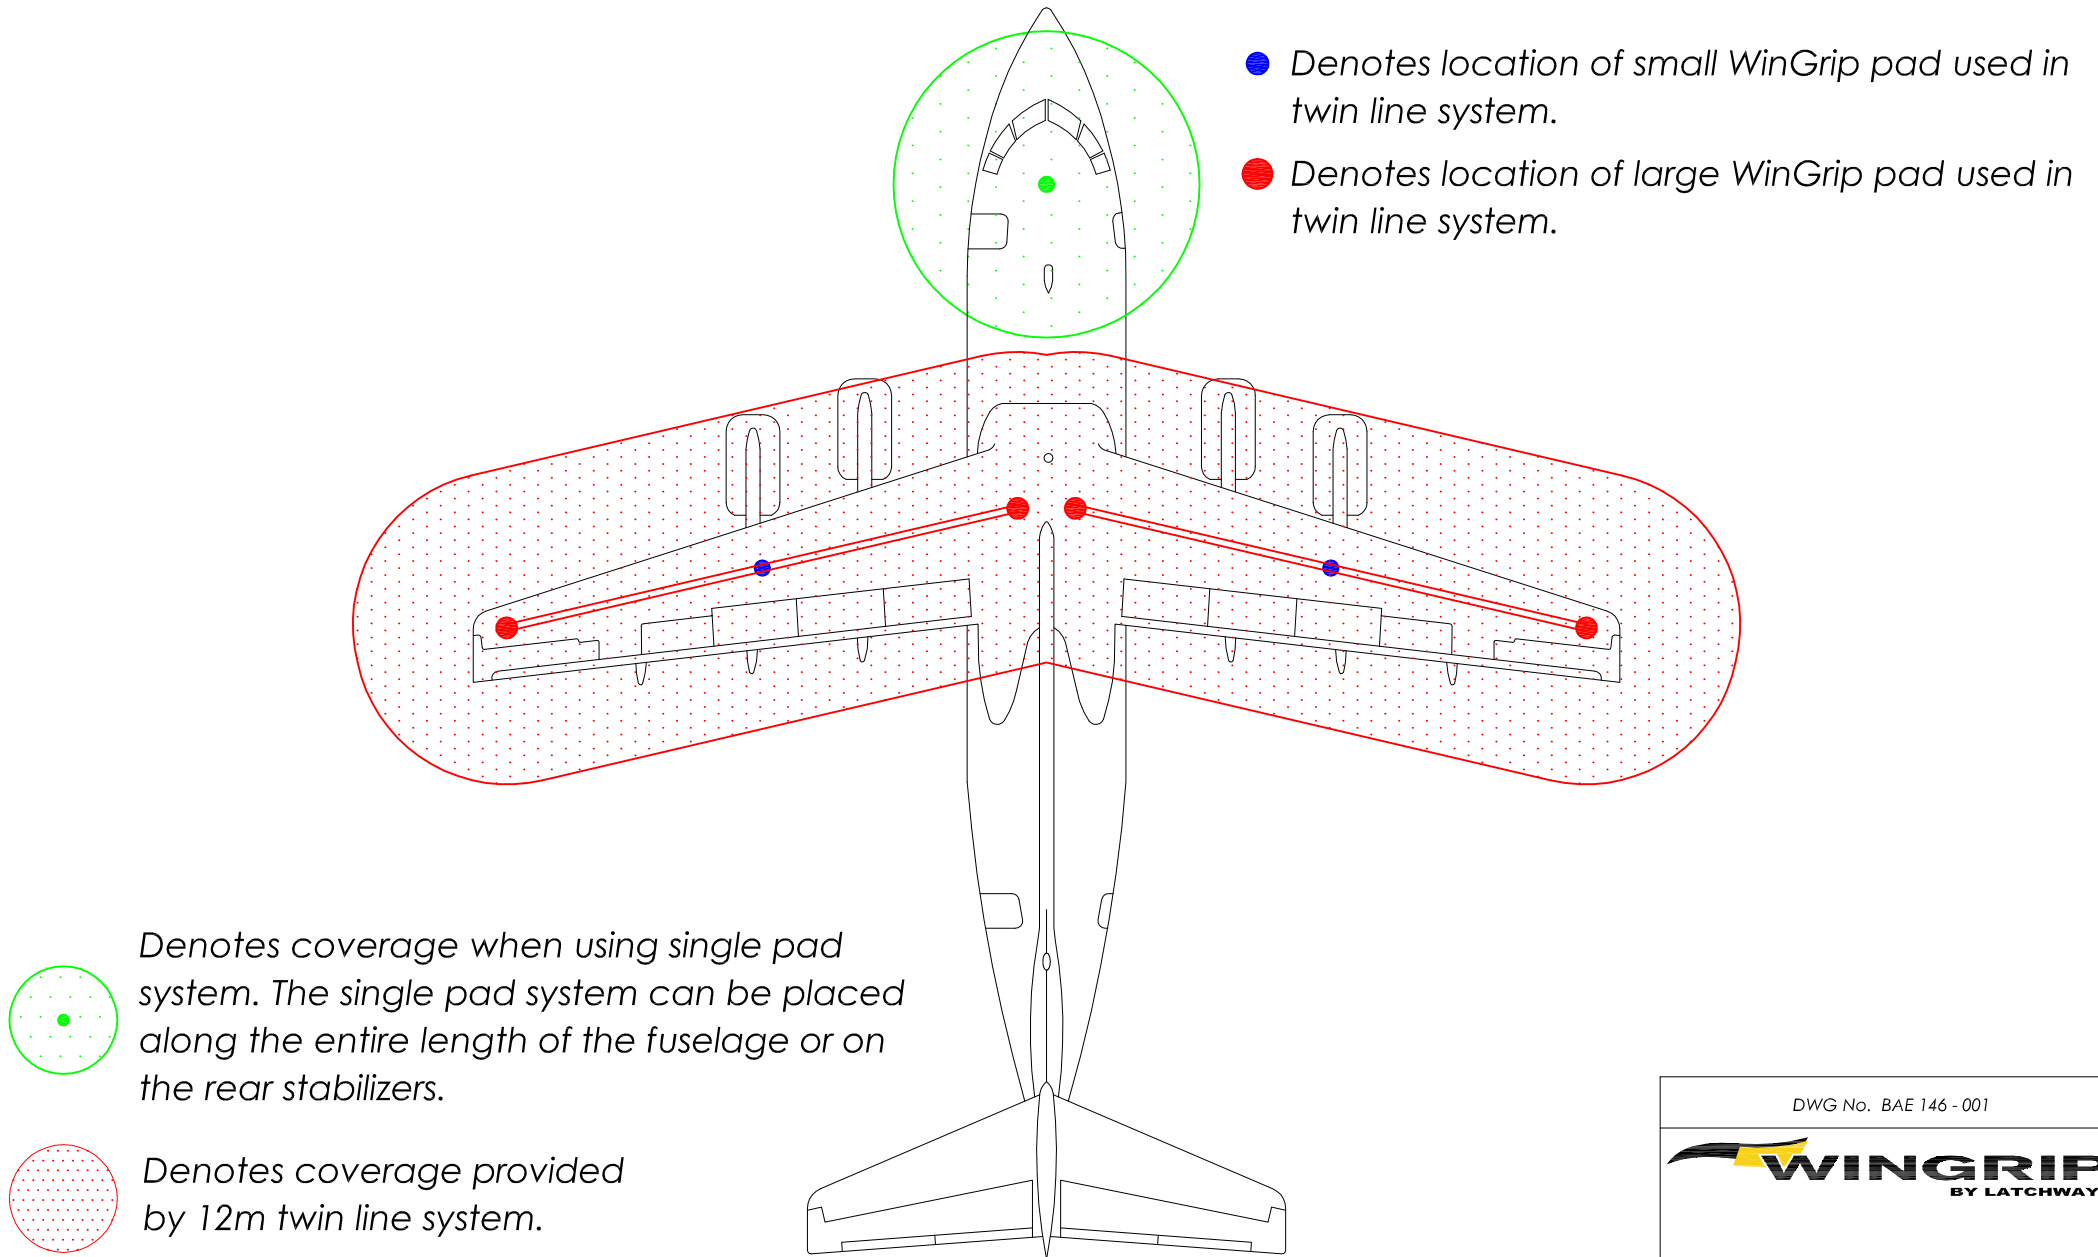

Coverage Provided to Airbus BAE 146 Using WinGrip 12m Twin Line System

DWG No. BAE 146 - 001